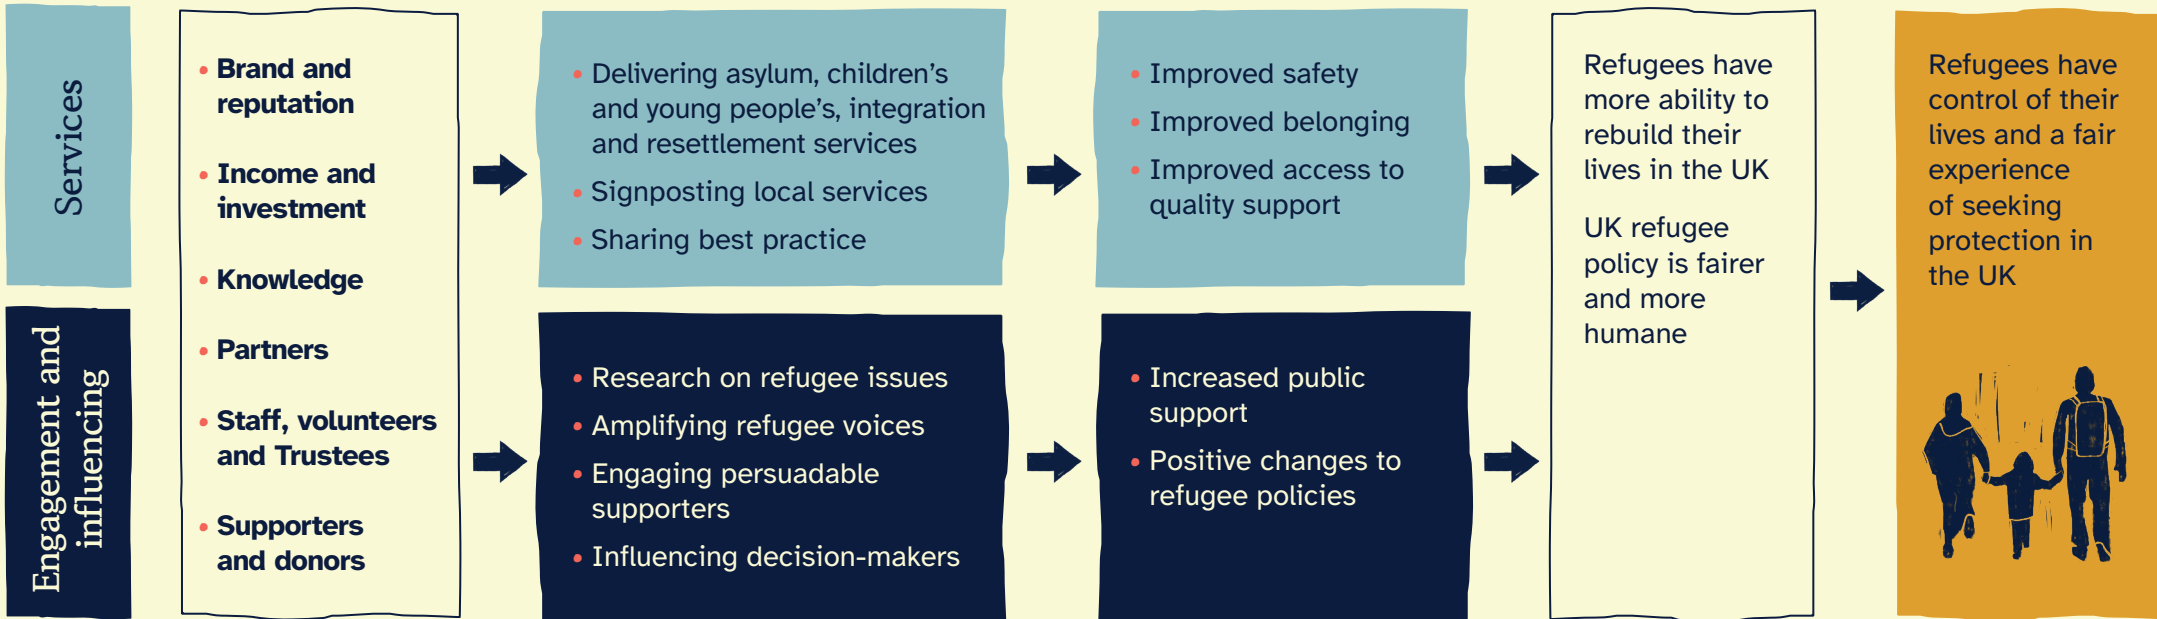

Inputs

Activities

Interim outcomes

Long-term outcomes

Impact